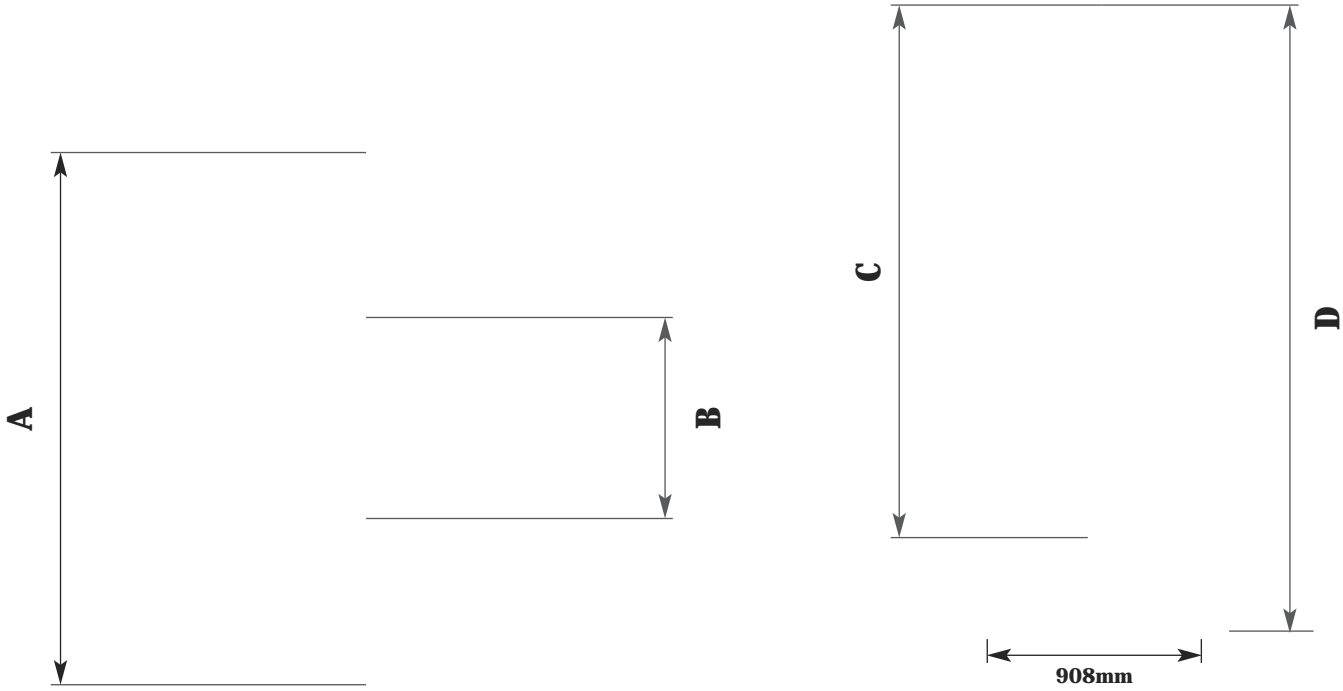

## 2100 LITRE 30° CONE TANK TECHNICAL SPECIFICATION

CODE	17520830-F	STANDARD OUTLET	2"
CAPACITY (Litres)	2100	CAPACITY (Gallons)	461

A (mm)	1200	B (mm)	455
C (mm)	2088	D (mm)	2465

Please note: Tank sizes quoted are subject to a +/- 3% variation. Drawings not to scale.